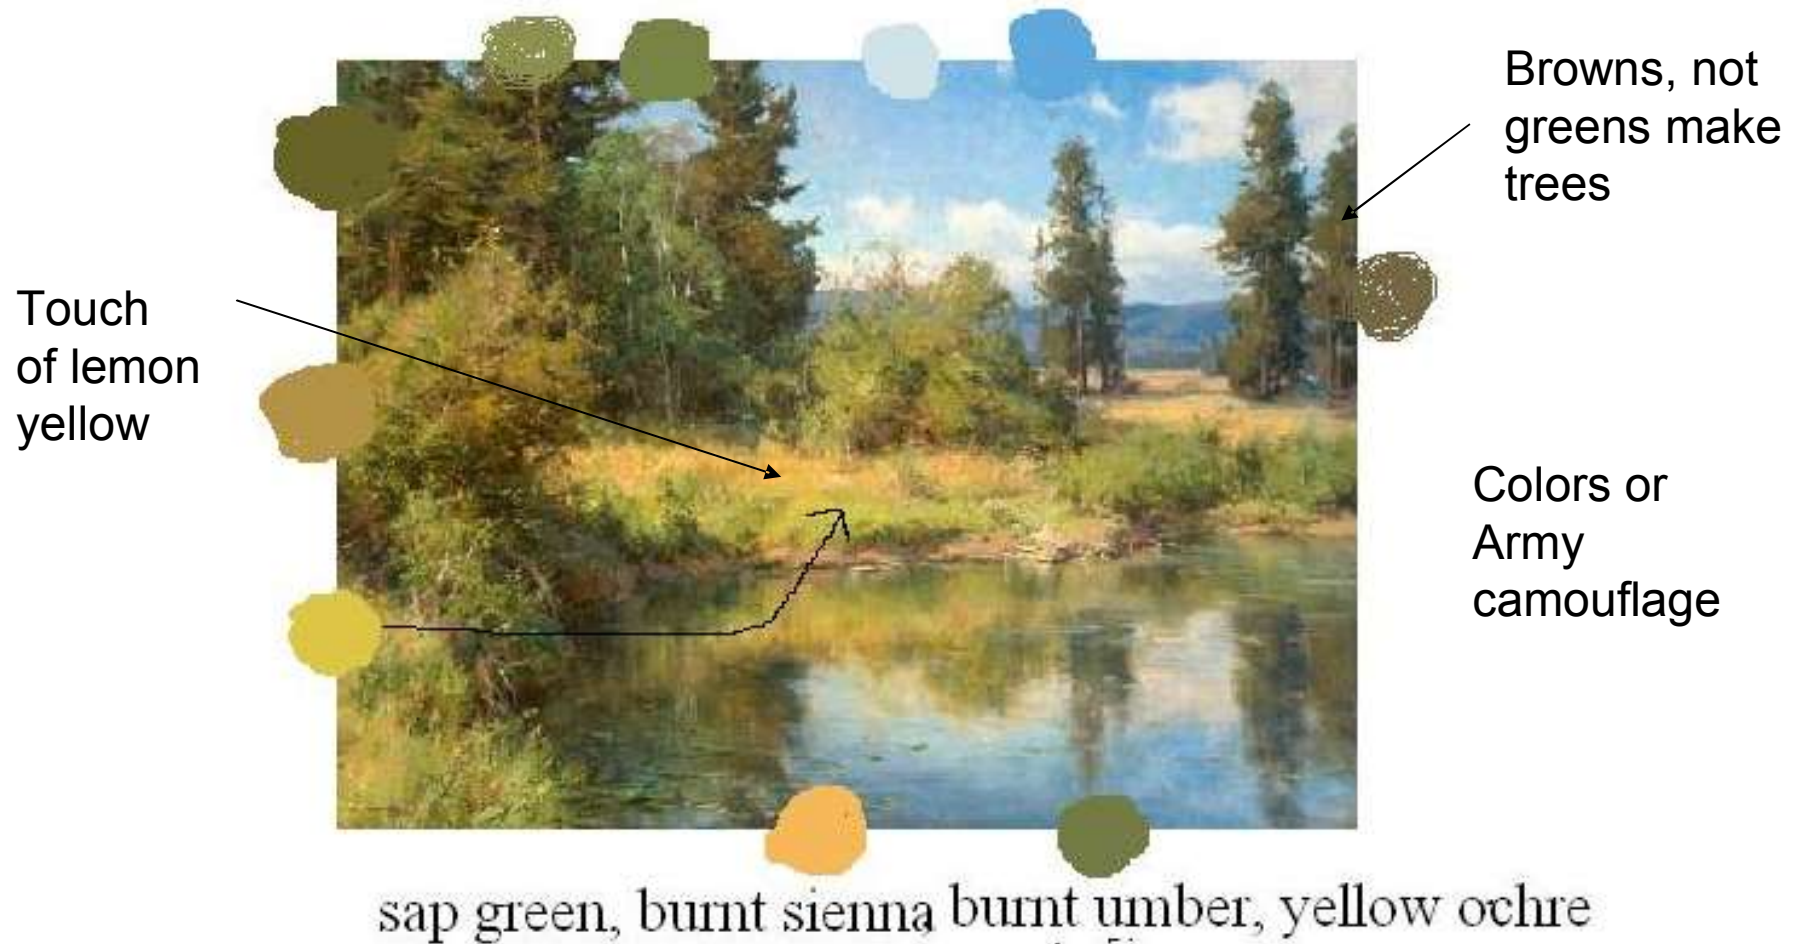

Colors Class

May 1, 2004

Colors for Snow

Ultramarine blue,
Indian red, burnt
sienna

Colors of the Ground

Yellow ochre, sap green, burnt sienna, burnt umber

Foliage & Dirt Colors

Burnt sienna, burnt umber, cobalt or ultramarine blue (yellow ochre)

Colors of the Sky

Colors for Close Up Summer Foliage

Colors for Rocks

red dots = shadows

yellow ochre, burnt sienna, cobalt blue, indian red (sometimes)

Prussian blue + any
brown = green

Colors for Water

Cobalt blue or ultramarine blue and burnt sienna

Colors of the Blue Mountains

(lighter value)

ultra blue, burnt
sienna and
Indian red

(more blue less
red)

(darker)

ultra blue, burnt sienna

indian red (add more red)

Colors for Sunsets

Light clouds: Yellow Ochre, cad orange, burnt sienna
dark clouds: Ultra blue, Indian Red, Cad Orange
close to sun: Indian yellow